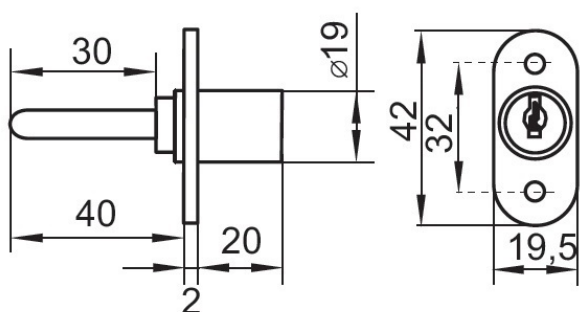

PRODUCT SHEET

Description:

Cent. Lock M1018, $\varnothing 19 \times 20$ mm, 40mm Tail, Black, #J11, CK SISO, W/Rosette but No Other Accessories, Key to Differ

Item number:

14.03.150-0

Units	Box	Carton	HS Code	Barcode
Pcs.	30	240	8301300000	 5704866035170